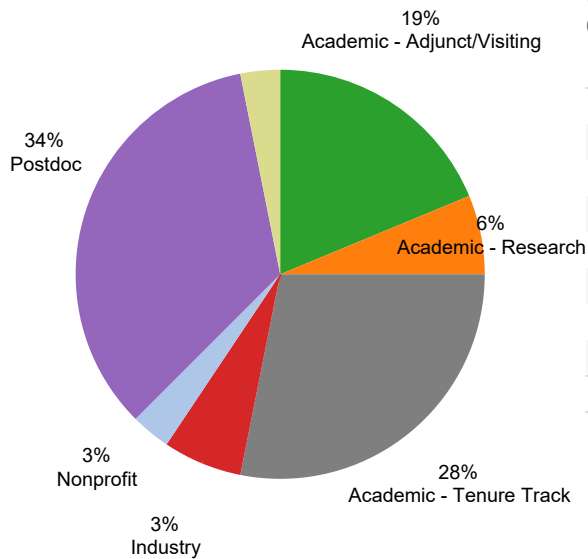

Initial Placement 06/07 - 10/11 Graduates

Initial Placement 06/07 - 10/11 Graduates