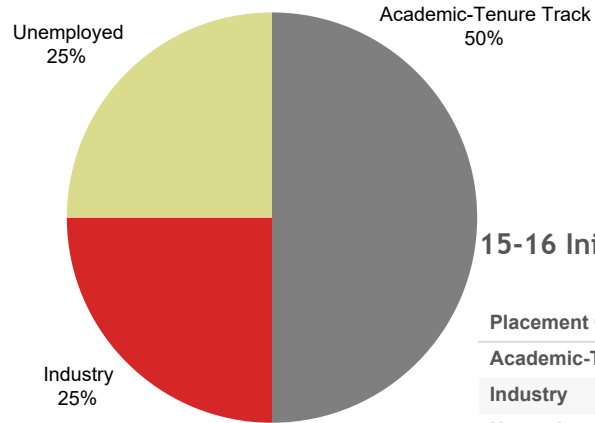

### 15-16 Initial Placement Chart

15-16 Initial Placement

Placement Category	Year of Graduation
Academic-Tenure Track	2
Industry	1
Unemployed	1
<b>Grand Total</b>	<b>4</b>

### 5 Year Placement 06/07 - 10/11 Graduates

5 Year Placement Category	Count
Academic - Adjunct/Visiting	6
Academic - Research	1
Academic - Tenure Track	17
Academic Other/Teaching	1
Industry	3
Postdoc	2
Unknown	2
<b>Grand Total</b>	<b>32</b>