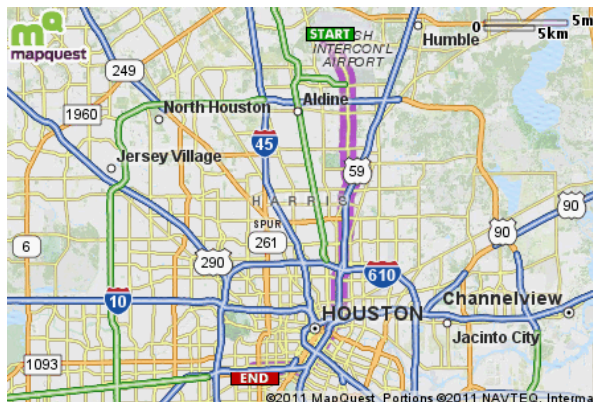

FARE ESTIMATOR

Houston Taxicab Fare Information

Please enter the Landmark or Address for the both Departure and Destination Location.

Departure Location

Enter a Landmark :

Or

Enter an address below

Street #	Street Name	Apt/Suite #
2800	N Terminal Rd	____
City	State	Zip
Houston	Texas	77032-5

Destination Location

Enter a Landmark :

Or

Enter an address below

Street #	Street Name	Apt/Suite #
2828	Southwest Fwy	____
City	State	Zip
Houston	Texas	77098-4

CHECK ADDRESS

CHECK ADDRESS

Route Preference : ☐ Shortest Time ☒ Shortest Distance

SUBMIT